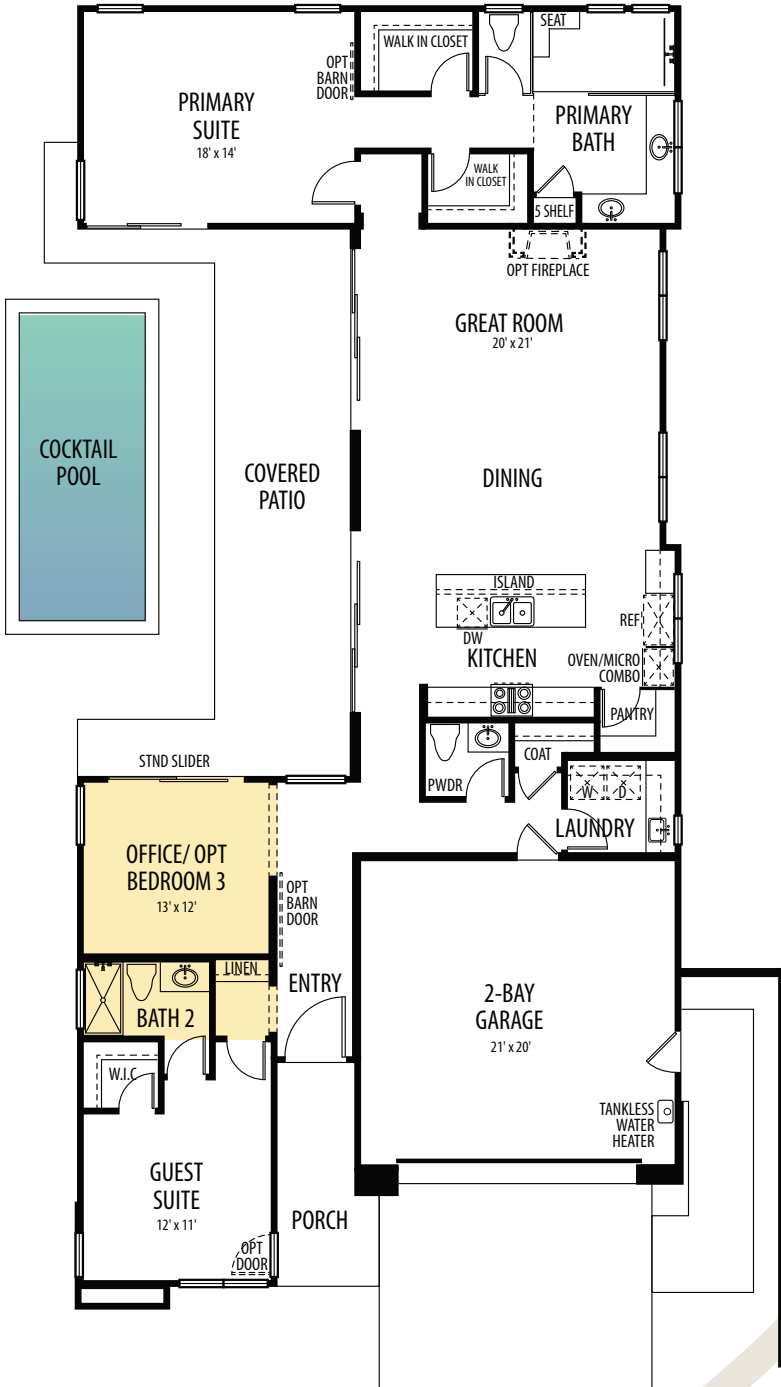

first floor reverse

Single Story

Approximately 2,032 sq. ft.

2-Bedrooms & Den, 2-Baths & Powder

Volume Ceiling in Entry Foyer, Kitchen, Dining

Area, and Great Room

Laundry, 2-Car Garage, Covered Entry Porch

Covered Outdoor Living Area

Cocktail Pool included

Optional Bed 3 in lieu of Den, Optional Sky

Deck, Optional Fireplace

options