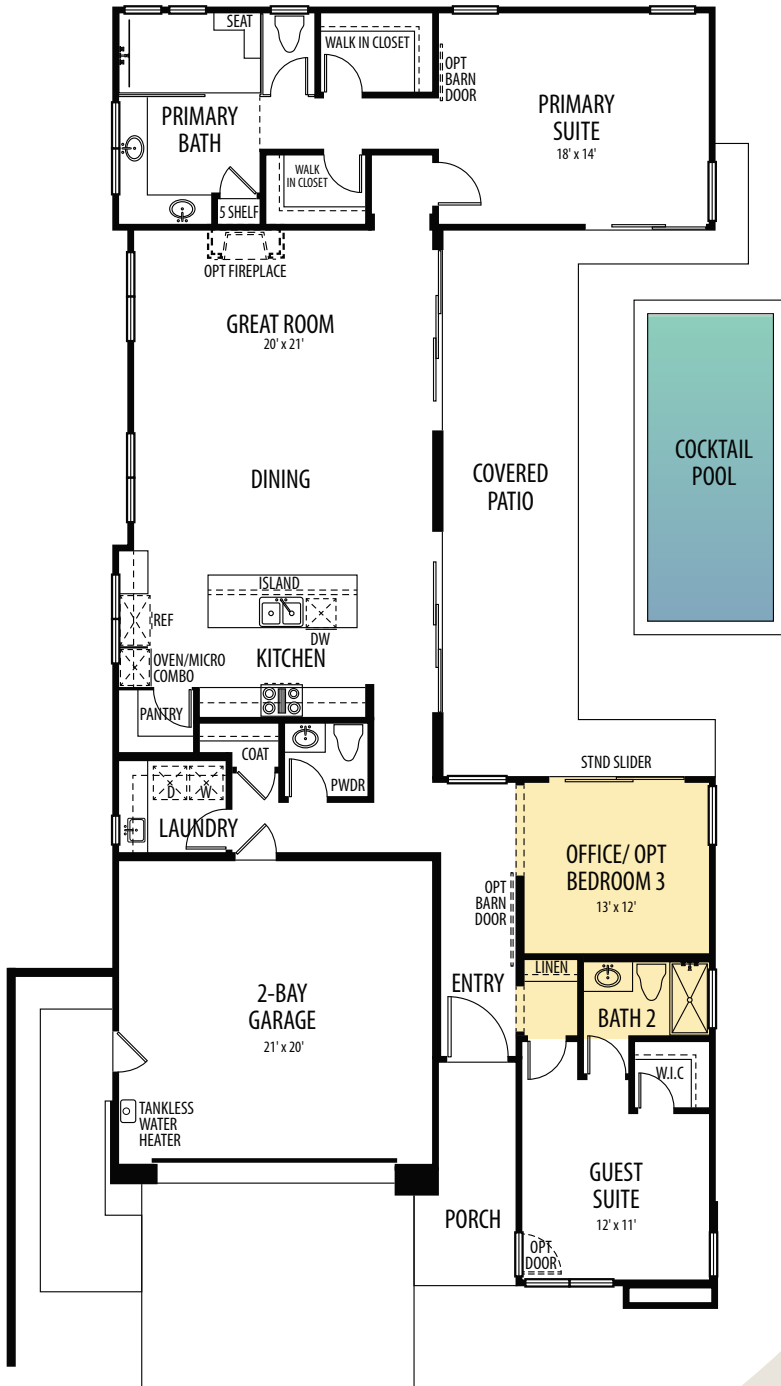

first floor

**Single Story**

Approximately 2,032 sq. ft.

2-Bedrooms & Den, 2-Baths & Powder

Volume Ceiling in Entry Foyer, Kitchen, Dining

Area, and Great Room

Laundry, 2-Car Garage, Covered Entry Porch

Covered Outdoor Living Area

Cocktail Pool included

Optional Bed 3 in lieu of Den, Optional Sky

Deck, Optional Fireplace

options